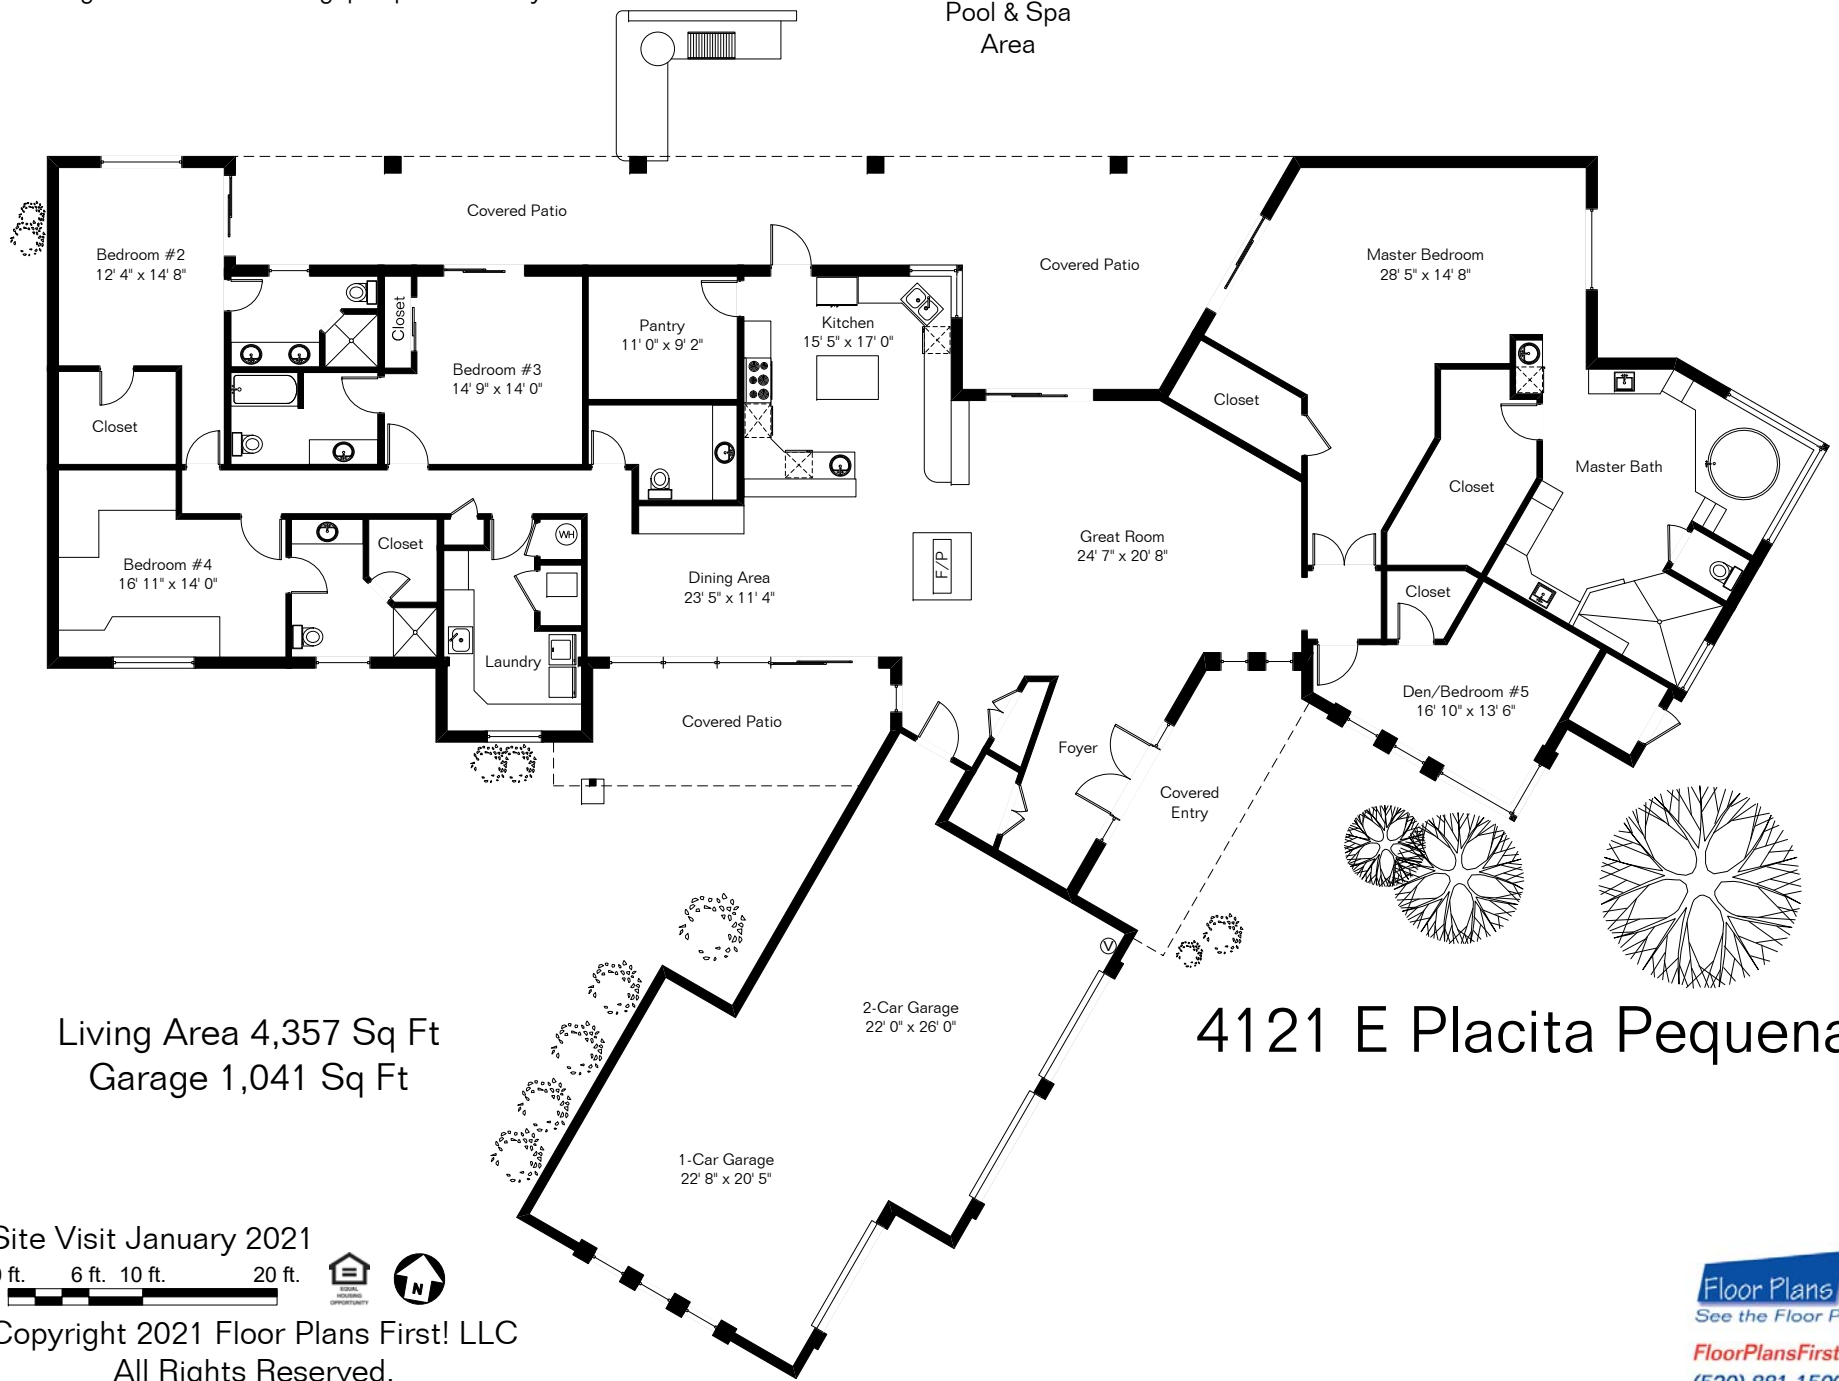

The square footages and room size information are deemed to be reliable but are not guaranteed and should be independently verified. This drawing is for marketing purposes only.

Pool & Spa Area

Living Area 4,357 Sq Ft  
Garage 1,041 Sq Ft

4121 E Placita Pequena

Site Visit January 2021

Copyright 2021 Floor Plans First! LLC  
All Rights Reserved.

Floor Plans First!  
See the Floor Plan First!  
FloorPlansFirst.com™  
(520) 881-1500